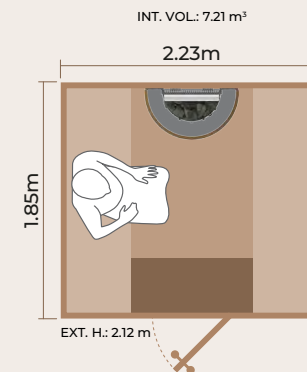

# Middle Door w/ Double Straight Classic Bench Design

Available materials:

Cedar (D)

Aspen (A)

Pinaceae (PC)

Code:  
**1922MD**

TOP VIEW

STANDARD SAUNA ROOMS