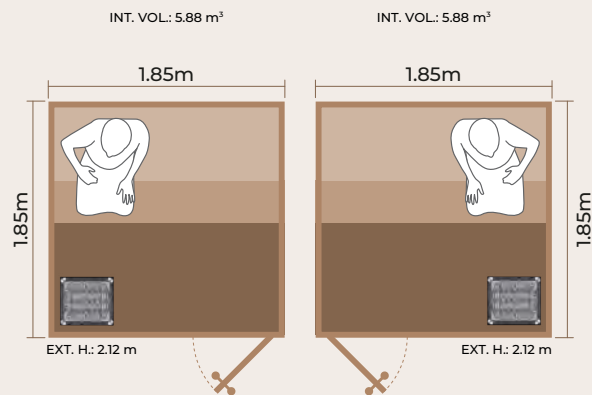

Right/Left Door w/ Straight Classic Bench Design

STANDARD SAUNA ROOMS

Available materials:

Available materials: