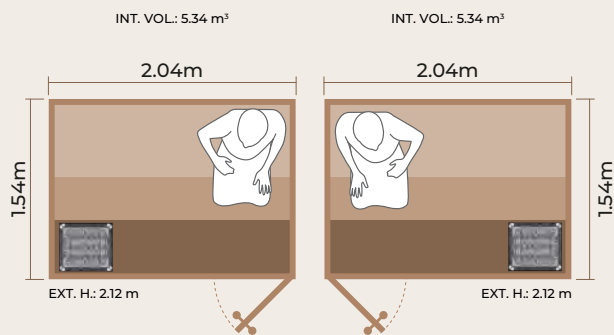

TOP VIEW

# Right/Left Door w/ Straight Classic Bench Design

Code:  
**1520RS / 1520LS**

Available materials:

Cedar (D)

Aspen (A)

Pinaceae (PC)

Code:  
**1522RS / 1522LS**

TOP VIEW

TOP VIEW

STANDARD SAUNA ROOMS