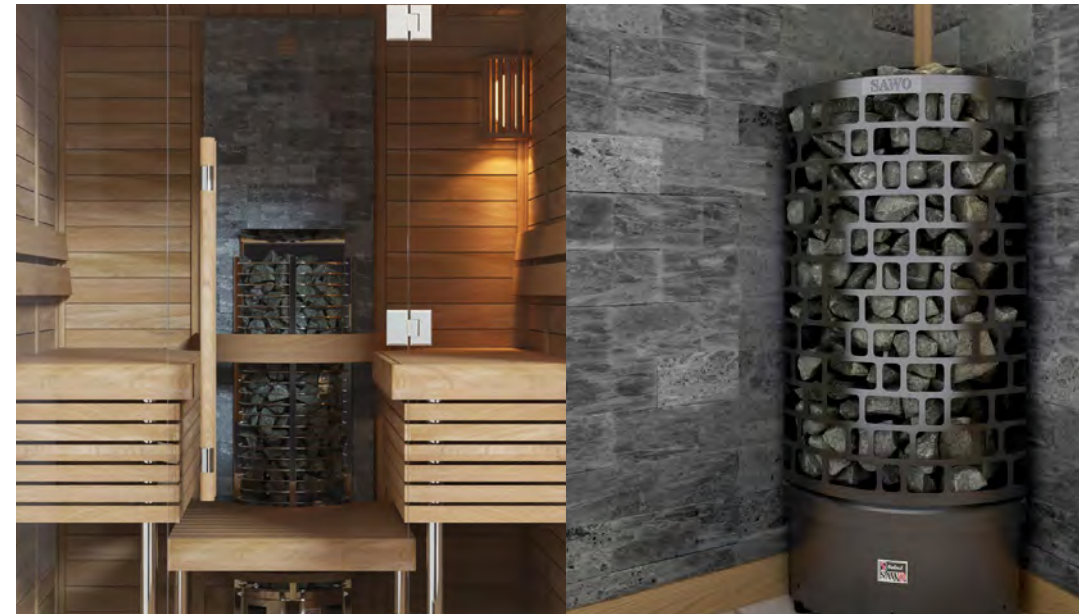

Soapstone Wall

- » Sold per square meter (m²)