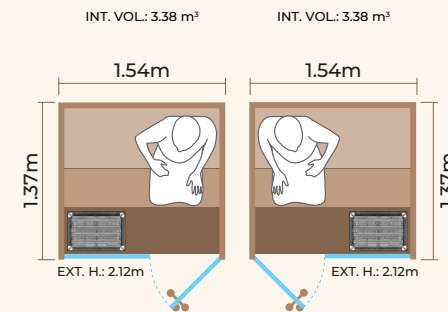

# Right/Left Door w/ Straight Classic Bench Design

Code:  
**1414RS / 1414LS**

Available materials:

Cedar (D)

Aspen (A)

Pinaceae (PC)

Code:  
**1415RS / 1415LS**

TOP VIEW