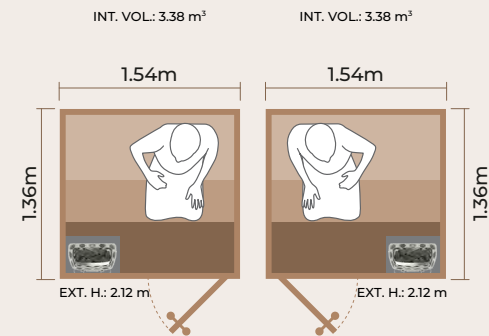

# Right/Left Door w/ Straight Classic Bench Design

Code:  
**1414RS / 1414LS**

Available materials:

Cedar (D)

Aspen (A)

Pinaceae (PC)

Code:  
**1415RS / 1415LS**

TOP VIEW

TOP VIEW