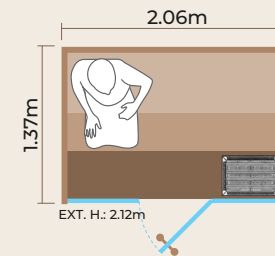

TOP VIEW

INT. VOL: 4.61 m<sup>3</sup>

TOP VIEW

CUSTOMIZED SAUNA ROOMS