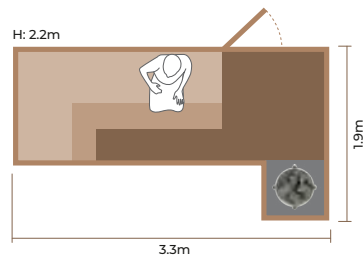

Customized sauna room set can be ordered with sauna heater and accessories.

Available materials:

Cedar (D)

Aspen (A)

Pinaceae (PC)

OPTIONS

Extra Glass Windows

- » Sizes
  - 600 x 1800mm
  - 600 x 900mm
  - 400 x 750mm
- » Glass window with grill