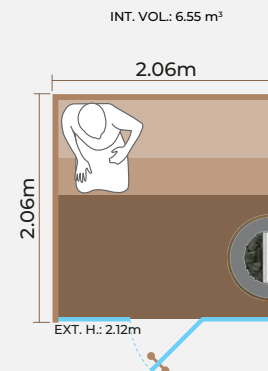

TOP VIEW

INT. VOL.: 6.55 m<sup>3</sup>

TOP VIEW

CUSTOMIZED SAUNA ROOMS

TOP VIEW