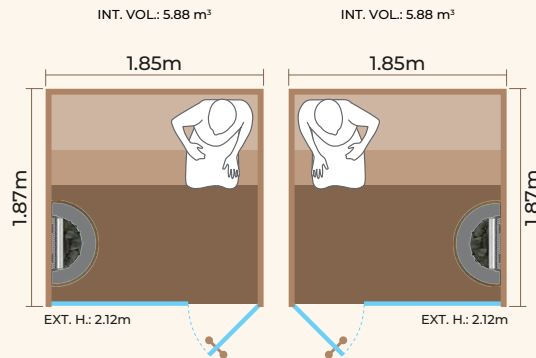

GLASS FRONT SAUNA ROOMS

Right/Left Door w/ Straight Classic Bench Design

Available materials:

Cedar (D)

Aspen (A)

Pinaceae (PC)