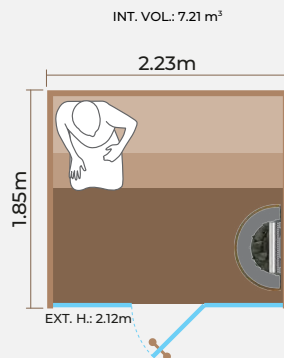

CUSTOMIZED SAUNA ROOMS

Middle Door w/ Straight Classic Bench Design

Available materials:

Cedar (D)

Aspen (A)

Pinaceae (PC)

TOP VIEW