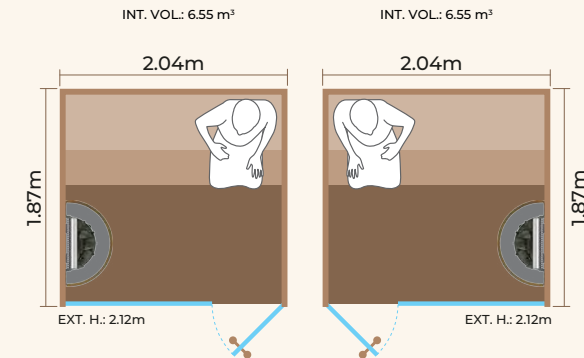

GLASS FRONT SAUNA ROOMS

Right/Left Door w/ Straight Classic Bench Design

Available materials:

Cedar (D)

Aspen (A)

Pinaceae (PC)