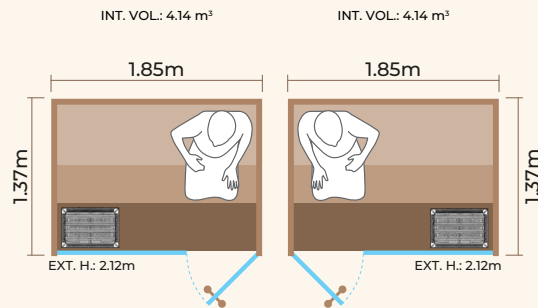

# Right/Left Door w/ Straight Classic Bench Design

Code:  
**1419RS / 1419LS**

Available materials:

Cedar (D)

Aspen (A)

Pinaceae (PC)

Code:  
**1420RS / 1420LS**

TOP VIEW