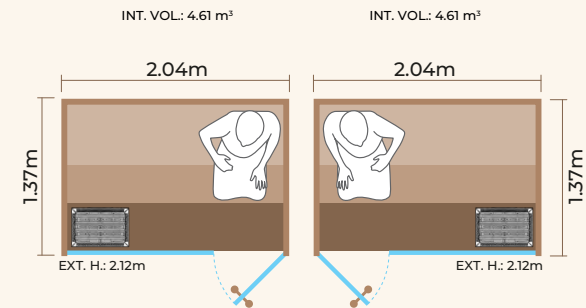

# Right/Left Door w/ Straight Classic Bench Design

Code:  
**1419RS / 1419LS**

Available materials:

Cedar (D)

Aspen (A)

Pinaceae (PC)

Code:  
**1420RS / 1420LS**

TOP VIEW