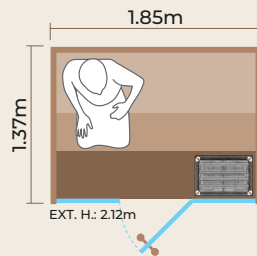

TOP VIEW

INT. VOL: 4.61 m<sup>3</sup>

TOP VIEW

CUSTOMIZED SAUNA ROOMS