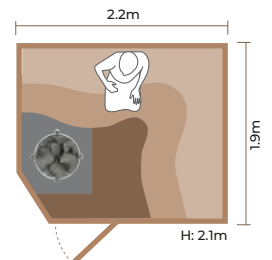

Customized sauna room set can be ordered with sauna heater and accessories.

Available materials:

Cedar (D)

Aspen (A)

Pinaceae (PC)

OPTIONS

Extra Glass Windows

- » Sizes
  - 600 x 1800mm
  - 600 x 900mm
  - 400 x 750mm
- » Glass window with grill