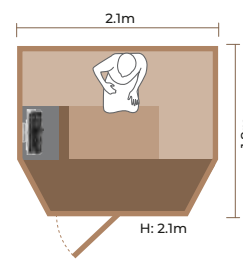

Customized sauna room set can be ordered with sauna heater and accessories.

Available materials:

Cedar (D)

Aspen (A)

Pinaceae (PC)

OPTIONS

Extra Glass Windows

- » Sizes
  - 600 x 1800mm
  - 600 x 900mm
  - 400 x 750mm
- » Glass window with grill