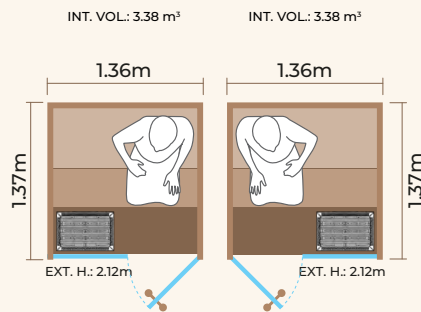

# Right/Left Door w/ Straight Classic Bench Design

Code:  
**1414RS / 1414LS**

Available materials:

Cedar (D)

Aspen (A)

Pinaceae (PC)

Code:  
**1415RS / 1415LS**

TOP VIEW