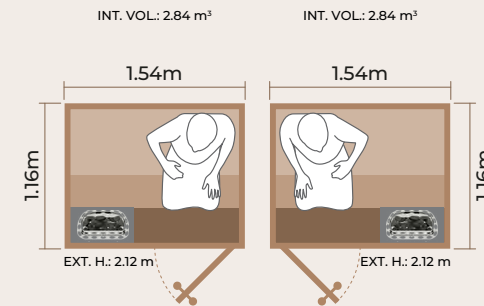

Right/Left Door w/ Straight Classic Bench Design

STANDARD SAUNA ROOMS

Available materials:

Cedar (D)

Aspen (A)

Pinaceae (PC)