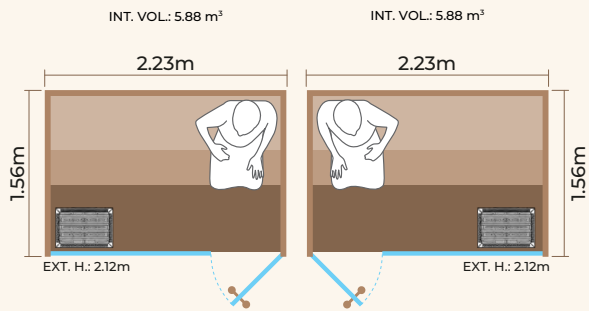

# Right/Left Door w/ Straight Classic Bench Design

Available materials:

Cedar (D)

Aspen (A)

Pinaceae (PC)

Code:  
**1522RS / 1522LS**

Code:  
**1919RS / 1919LS**

Code:  
**1920RS / 1920LS**