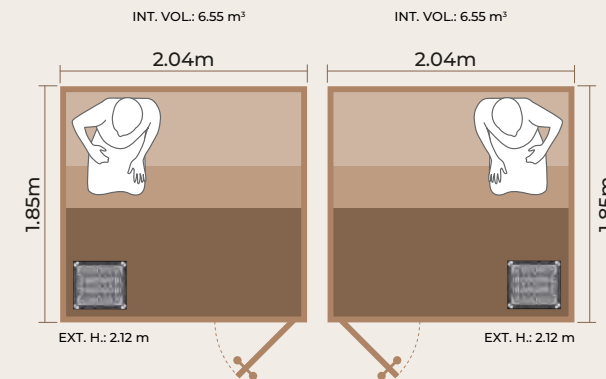

Aspen (A)

Pinaceae (PC)

Code:  
**1920RS / 1920LS**

TOP VIEW

TOP VIEW

STANDARD SAUNA ROOMS