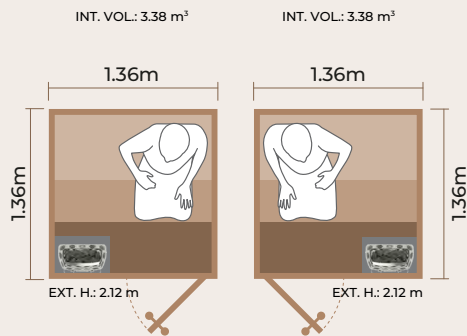

# Right/Left Door w/ Straight Classic Bench Design

Code:  
**1414RS / 1414LS**

Available materials:

Cedar (D)

Aspen (A)

Pinaceae (PC)

Code:  
**1415RS / 1415LS**

TOP VIEW

TOP VIEW