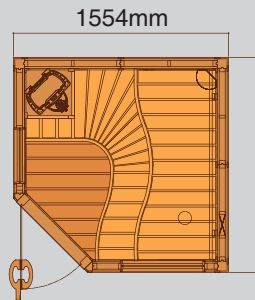

1616LAC-WAVE