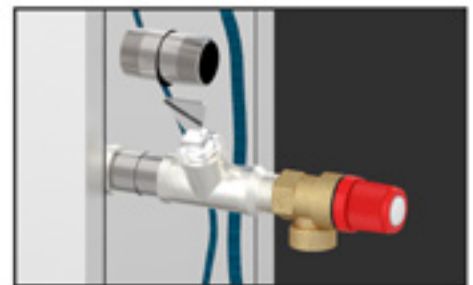

Thank you STP, **Welcome STN**

SAWO announces discontinuation of STP steam generators to give way to a NEW and improved model - STN.

What is new?

- ✓ Design and size
- ✓ Bigger steam outlet (3/4")
- ✓ Overpressure valve with pipe
- ✓ Easy water level probe maintenance
- ✓ Reversible mounting

Unleash steam generators of the future!

Replacement of STP

STN Steam Generator

A revolutionary steam generator is now here to serve the most demanding commercial and residential users. With five STN steam generators connected together and controlled with one single control panel, it is possible to reach power output up to 75 kW. STN is packed with convenient features and innovative solutions to experience enjoyable steam bath and hassle-free maintenance.

STN is built from high-quality stainless steel to ensure durability in heavy use and to give simple and timeless design for this high-performing steam generator.

Take your steam bath to the new level with SAWO STN steam generator.