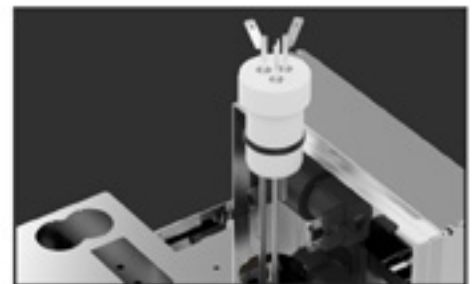

Thank you STP, **Welcome STN**

SAWO announces discontinuation of STP steam generators to give way to a NEW and improved model - STN.

What is new?

- ✓ Design and size
- ✓ Bigger steam outlet (3/4")
- ✓ Overpressure valve with pipe
- ✓ Easy water level probe maintenance
- ✓ Reversible mounting

Unleash steam generators of the future!

Replacement of STP

STN Steam Generator

A revolutionary steam generator is now here to serve the most demanding commercial and residential users. With five STN steam generators connected together and controlled with one single control panel, it is possible to reach power output up to 75 kW. STN is packed with convenient features and innovative solutions to experience enjoyable steam bath and hassle-free maintenance.

STN is built from high-quality stainless steel to ensure durability in heavy use and to give simple and timeless design for this high-performing steam generator.

Take your steam bath to the new level with SAWO STN steam generator.